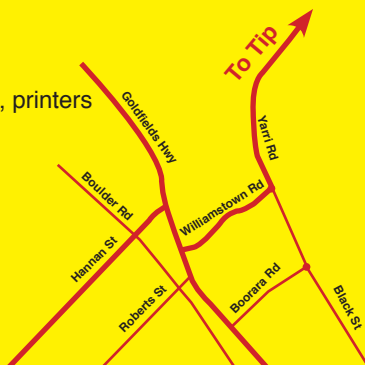

Recycling Bin Collection Calendar

■ ZONE A

■ ZONE B

■ BIN EMPTIED NEXT DAY

Visit www.ckb.wa.gov.au
for your recycling zone
and bin collection day.

FEBRUARY 2017							MARCH 2017							APRIL 2017						
S	M	T	W	T	F	S	S	M	T	W	T	F	S	S	M	T	W	T	F	S
			1	2	3	4				1	2	3	4	30						1
5	6	7	8	9	10	11	5	6	7	8	9	10	11	2	3	4	5	6	7	8
12	13	14	15	16	17	18	12	13	14	15	16	17	18	9	10	11	12	13	14	15
19	20	21	22	23	24	25	19	20	21	22	23	24	25	16	17	18	19	20	21	22
26	27	28					26	27	28	29	30	31	23	24	25	26	27	28	29	